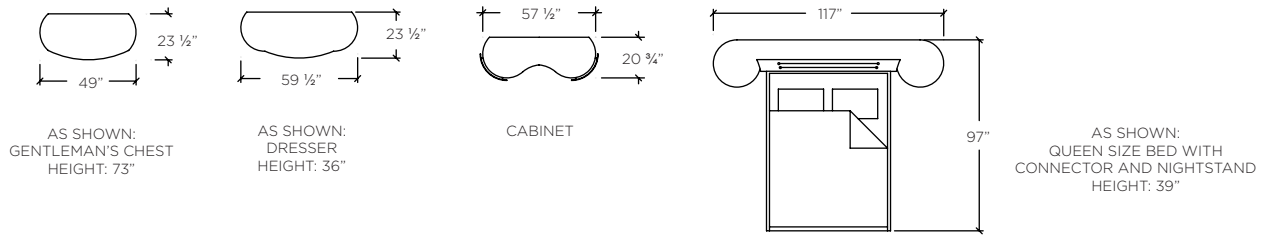

1103 - Rhapsody Bedroom

Smooth, elegant curves meet superior craftsmanship in the Rhapsody Collection. Available in a variety of single or dual-tone finishes.

Villency Contract furniture is designed to be adaptable to the specific needs of your project. Each piece from our collection can be customized to fit your exact specifications and budget, no matter what the quantity. Our striking design and attention to detail, combined with our environmental promise and commitment to excellence, is unparalleled in the hospitality and contract world.