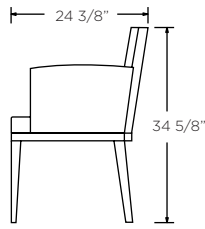

ARMCHAIR ELEVATION

SIDE ELEVATION

PLAN VIEW

Sexy and elegant with many visual details, the Axel Chair would be equally at home at the head of a dining table, paired with a writing desk or shown in pairs for suites.