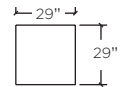

AS SHOWN:
CONSOLE
PLAN VIEW
HEIGHT: 29"

AS SHOWN:
DINING TABLE
PLAN VIEW
HEIGHT: 30"

DINING TABLE
PLAN VIEW
HEIGHT: 30"

RECTANGULAR
COCKTAIL TABLE
PLAN VIEW
HEIGHT: 16"

COCKTAIL TABLE
PLAN VIEW
HEIGHT: 16"

END TABLE
PLAN VIEW
HEIGHT: 22"

The crisp, architectural legs make Emerald the perfect design to highlight a show-stopping surface. Shown in a Brazilian stone, the sleek top is a work of art in its own right.