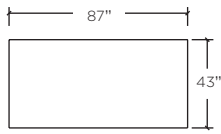

AS SHOWN:
CONSOLE
PLAN VIEW
HEIGHT: 29"

AS SHOWN:
DINING TABLE
PLAN VIEW
HEIGHT: 30"

DINING TABLE
PLAN VIEW
HEIGHT: 30"

RECTANGULAR
COCKTAIL TABLE
PLAN VIEW
HEIGHT: 16"

COCKTAIL TABLE
PLAN VIEW
HEIGHT: 16"

END TABLE
PLAN VIEW
HEIGHT: 22"

The crisp, architectural legs make Emerald the perfect design to highlight a show-stopping surface. Shown in a Brazilian stone, the sleek top is a work of art in its own right.