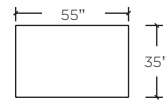

AS SHOWN:
CONSOLE
PLAN VIEW
HEIGHT: 29"

AS SHOWN:
DINING TABLE
PLAN VIEW
HEIGHT: 30"

DINING TABLE
PLAN VIEW
HEIGHT: 30"

RECTANGULAR
COCKTAIL TABLE
PLAN VIEW
HEIGHT: 16"

COCKTAIL TABLE
PLAN VIEW
HEIGHT: 16"

END TABLE
PLAN VIEW
HEIGHT: 22"

The crisp, architectural legs make Emerald the perfect design to highlight a show-stopping surface. Shown in a Brazilian stone, the sleek top is a work of art in its own right.