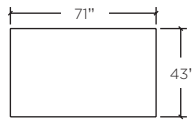

AS SHOWN:
CONSOLE
PLAN VIEW
HEIGHT: 29"

AS SHOWN:
DINING TABLE
PLAN VIEW
HEIGHT: 30"

DINING TABLE
PLAN VIEW
HEIGHT: 30"

RECTANGULAR
COCKTAIL TABLE
PLAN VIEW
HEIGHT: 16"

COCKTAIL TABLE
PLAN VIEW
HEIGHT: 16"

END TABLE
PLAN VIEW
HEIGHT: 22"

The crisp, architectural legs make Emerald the perfect design to highlight a show-stopping surface. Shown in a Brazilian stone, the sleek top is a work of art in its own right.