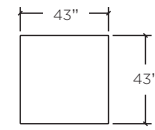

AS SHOWN:
CONSOLE
PLAN VIEW
HEIGHT: 29"

AS SHOWN:
DINING TABLE
PLAN VIEW
HEIGHT: 30"

DINING TABLE
PLAN VIEW
HEIGHT: 30"

RECTANGULAR
COCKTAIL TABLE
PLAN VIEW
HEIGHT: 16"

COCKTAIL TABLE
PLAN VIEW
HEIGHT: 16"

END TABLE
PLAN VIEW
HEIGHT: 22"

The crisp, architectural legs make Emerald the perfect design to highlight a show-stopping surface. Shown in a Brazilian stone, the sleek top is a work of art in its own right.