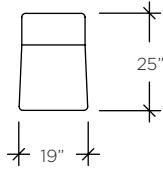

DINING ARMCHAIR
PLAN VIEW
SEAT HEIGHT: 19 1/2"
OVERALL HEIGHT: 40"

DINING SIDE
CHAIR
PLAN VIEW

Opus chairs make a classic, elegant statement in any dining area. The feminine curved back gives this classic style a graceful silhouette. They are available in a variety of finishes and upholstered in fabric or leather.