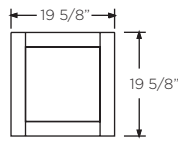

SIDE TABLE ELEVATION

PLAN VIEW

COFFEE TABLE ELEVATION

PLAN VIEW

Smart and masculine, the Cubic Side Table will complement various sofa and armchair arrangements.

The Cubic Coffee Table's generous size and distinguished presence allow it to accommodate a variety of seating options.