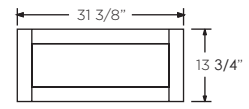

SIDE TABLE ELEVATION

PLAN VIEW

COFFEE TABLE ELEVATION

PLAN VIEW

Smart and masculine, the Cubic Side Table will complement various sofa and armchair arrangements.

The Cubic Coffee Table's generous size and distinguished presence allow it to accommodate a variety of seating options.