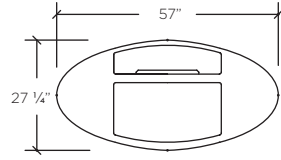

FRONT ELEVATION

PLAN VIEW

The Canna desk makes work fun again. The innovative design and creative use of storage make being organized easy. Available in over 25 woods and 200 lacquers.

Villency Contract furniture is designed to be adaptable to the specific needs of your project. Each piece from our collection can be customized to fit your exact specifications and budget, no matter what the quantity. Our striking design and attention to detail, combined with our environmental promise and commitment to excellence, is unparalleled in the hospitality and contract world.