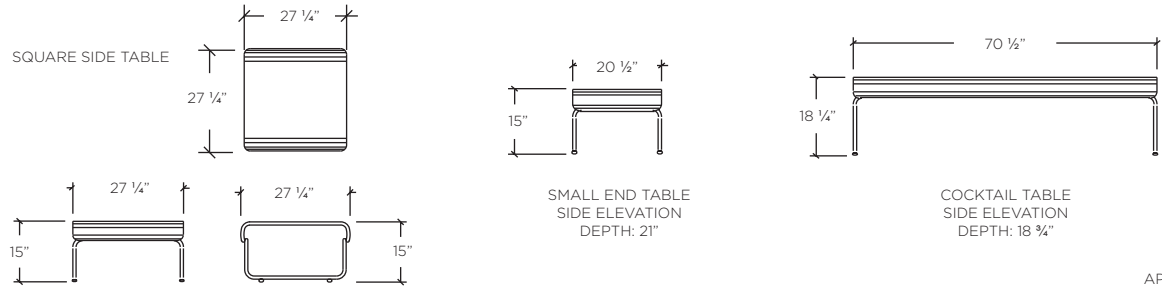

1082 - Lawn Tables

APPROXIMATED
ILLUSTRATIONS

The understated sophistication of the Lawn Collection adds style and comfort to any outdoor setting. The unique shape of the woven seating appropriately seems to float above the pool deck. The stainless steel bases were designed to be stackable for easy storage. Available in mocha and azzuro blue.