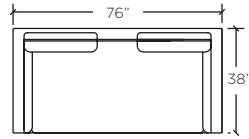

AS SHOWN:  
3-SEAT SOFA  
HEIGHT: 30"  
SEAT HEIGHT: 18"

APARTMENT SOFA  
HEIGHT: 30"  
SEAT HEIGHT: 18"

Available in both fine leather and luxurious fabric, the Acadia rests at the intersection of comfort and elegance. The sleek, straight lines of the arms and base, contrast subtly with the rounded, welcoming cushions, providing a unique aesthetic. The base is available in both wood and steel. Alternative quantities of seat cushions and back cushions are also available.