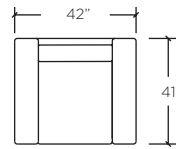

AS SHOWN:  
3 SEAT SOFA  
HEIGHT: 31"  
SEAT HEIGHT: 17"

APARTMENT SOFA  
HEIGHT: 31"  
SEAT HEIGHT: 17"

AS SHOWN:  
CHAIR  
HEIGHT: 31"  
SEAT HEIGHT: 17"

With its clean lines and understated glamour, Teton is the embodiment of style. The Teton is equally stunning in fabric or leather and is perfectly accentuated by its steel, rectangular base. Alternative quantities of seat cushions and back cushions are also available.