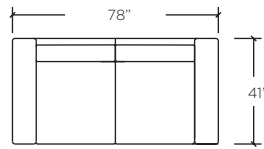

AS SHOWN:  
3 SEAT SOFA  
HEIGHT: 31"  
SEAT HEIGHT: 17"

APARTMENT SOFA  
HEIGHT: 31"  
SEAT HEIGHT: 17"

AS SHOWN:  
CHAIR  
HEIGHT: 31"  
SEAT HEIGHT: 17"

With its clean lines and understated glamour, Teton is the embodiment of style. The Teton is equally stunning in fabric or leather and is perfectly accentuated by its steel, rectangular base. Alternative quantities of seat cushions and back cushions are also available.