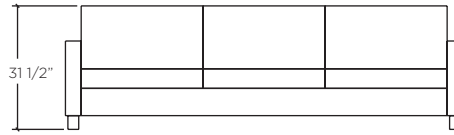

1022 - Lucien Sofa

PLAN VIEW

ELEVATION

Lucien's clean lines and ample 3 over 3 seating arrangement make this sofa perfect for almost any room decor. Available in additional sizes.

Villency Contract furniture is designed to be adaptable to the specific needs of your project. Each piece from our collection can be customized to fit your exact specifications and budget, no matter what the quantity. Our striking design and attention to detail, combined with our environmental promise and commitment to excellence, is unparalleled in the hospitality and contract world.