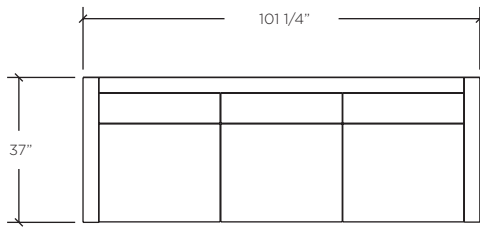

1022 - Lucien Sofa

PLAN VIEW

ELEVATION

Lucien's clean lines and ample 3 over 3 seating arrangement make this sofa perfect for almost any room decor. Available in additional sizes.

Villency Contract furniture is designed to be adaptable to the specific needs of your project. Each piece from our collection can be customized to fit your exact specifications and budget, no matter what the quantity. Our striking design and attention to detail, combined with our environmental promise and commitment to excellence, is unparalleled in the hospitality and contract world.