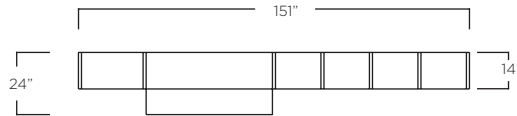

1126 - Pari & Dispari, Dark Oak

ELEVATION VIEW

PLAN VIEW

The Pari and Dispari features thick doors that are balanced with airy, open shelving to create a multifunctional wall unit. Custom built to your wall. Available in an array of lacquer, wood and glass combinations.